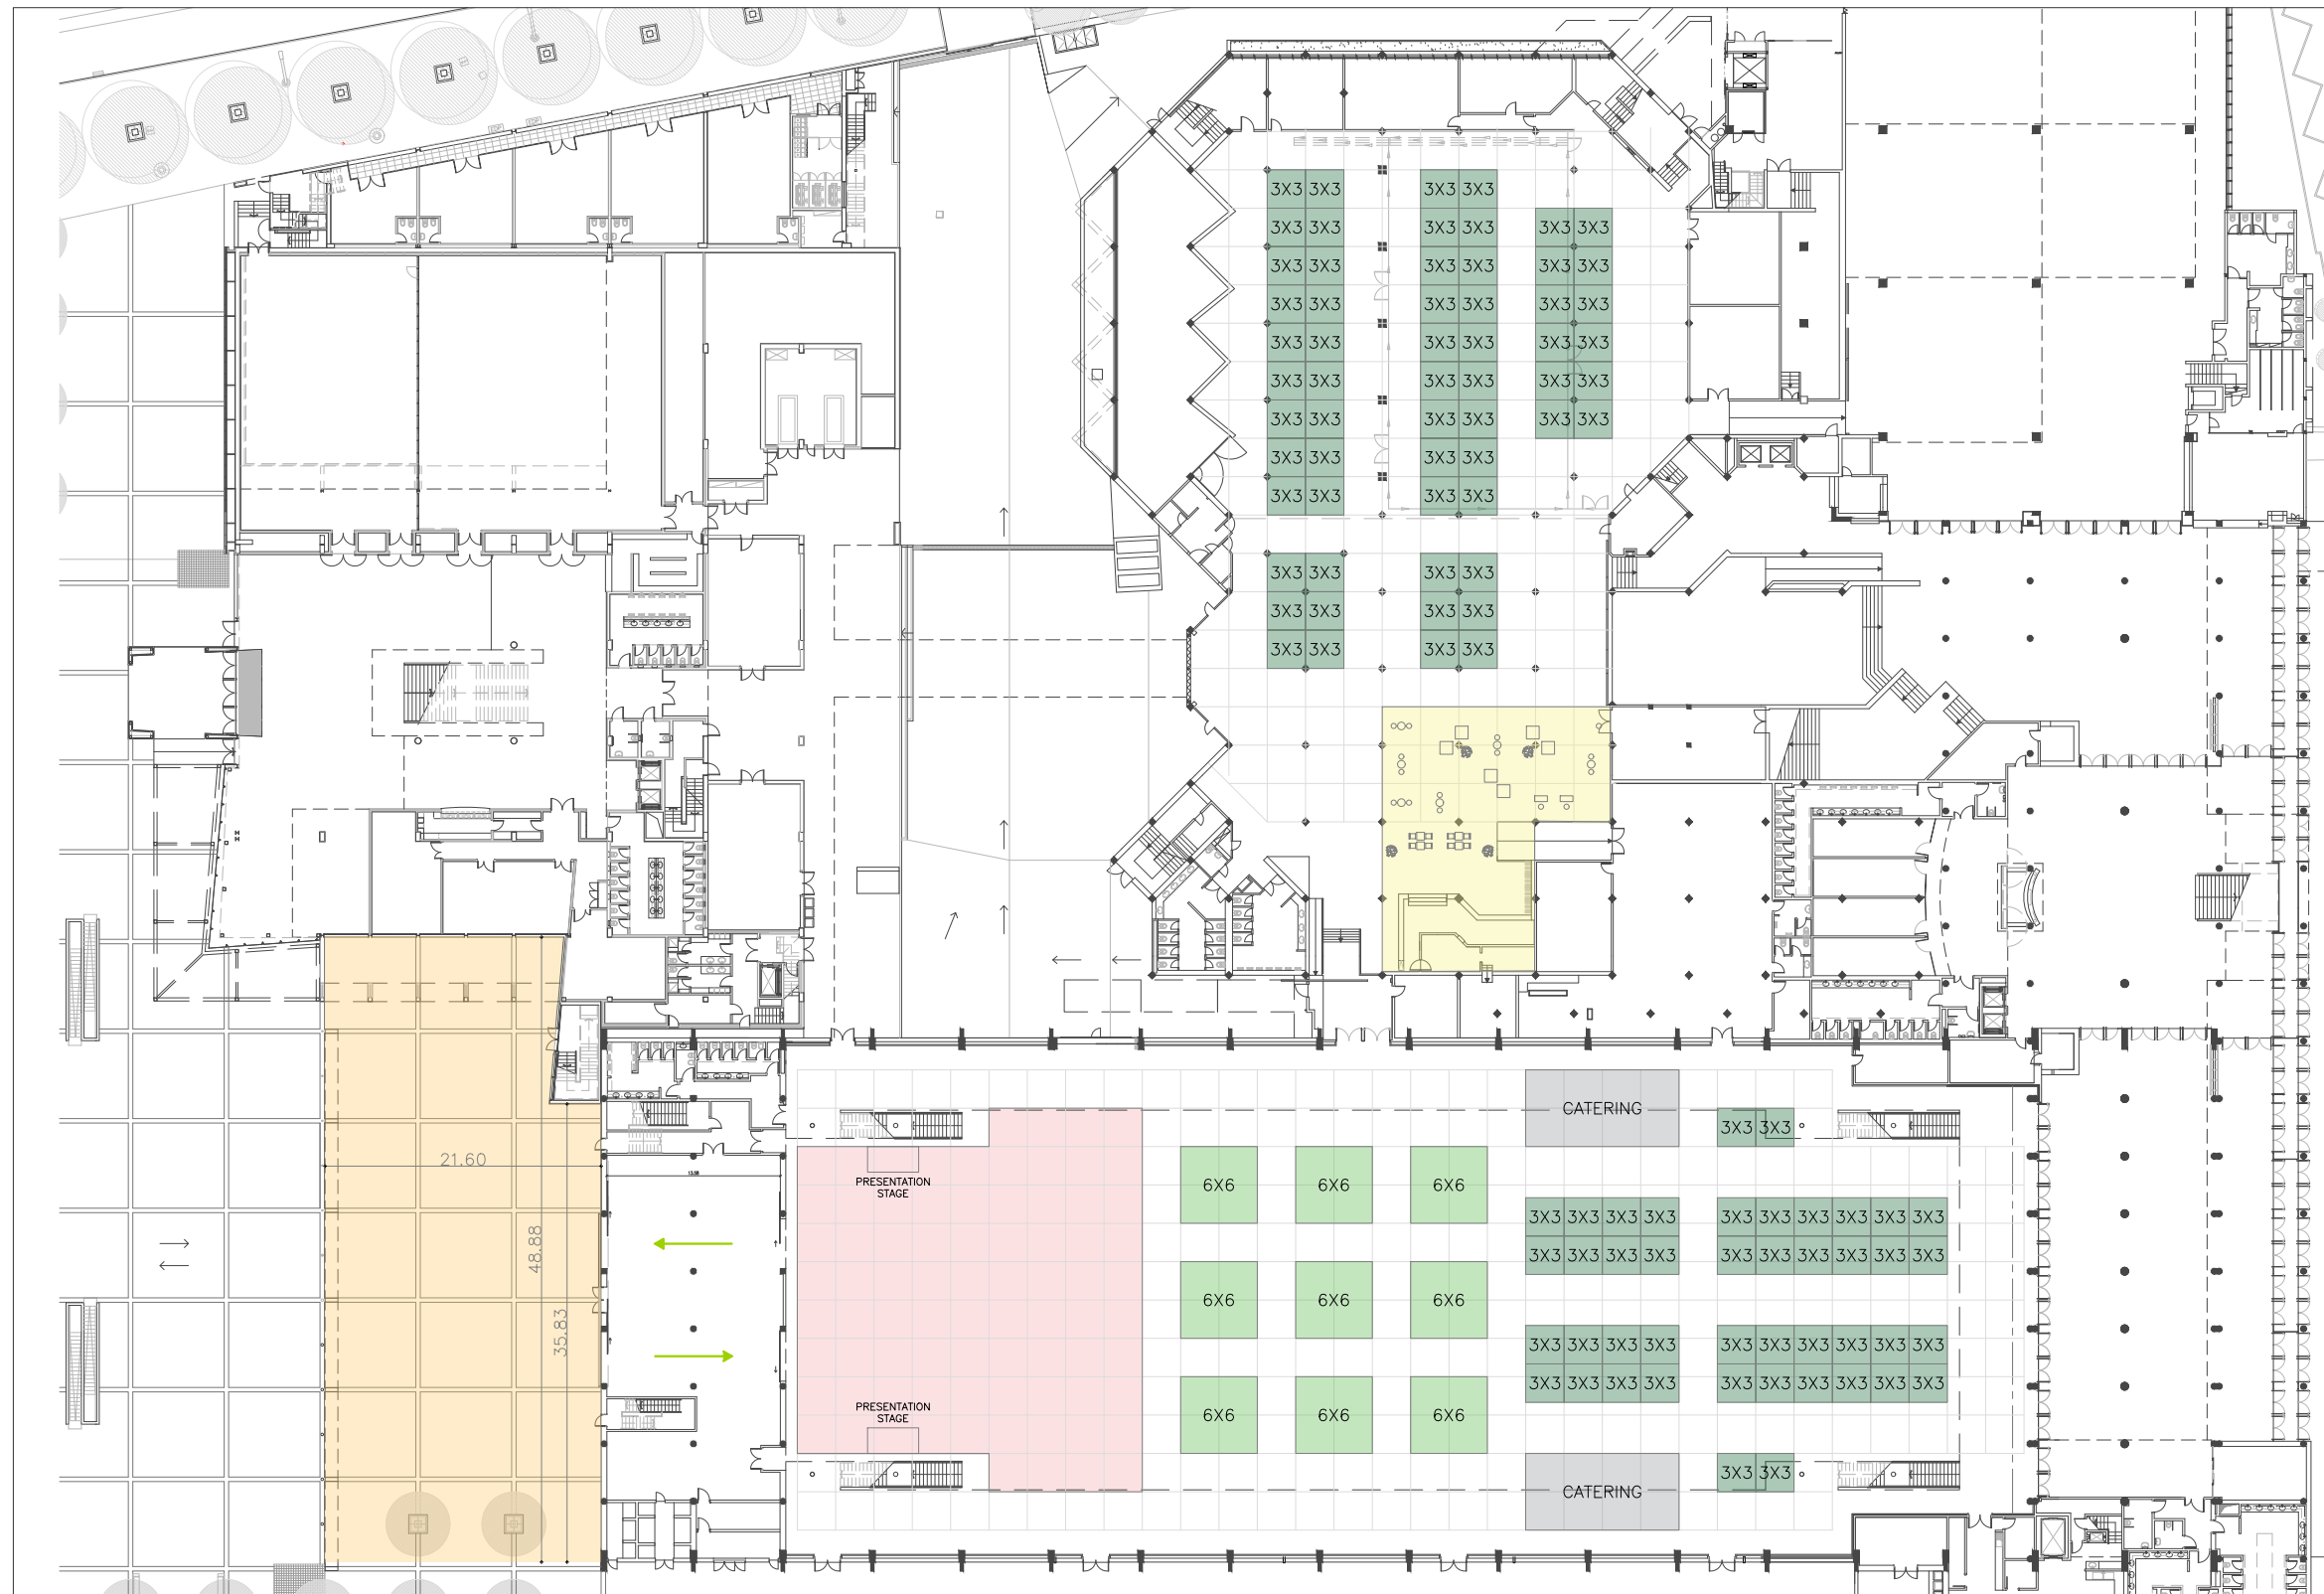

TRA 2022 CCL_PAV1 + PAV2 FLOORPLAN_V3

- GENERAL EXHIBITION AREA
- PORTUGAL CORNER
- DEMONSTRATION AREA INSIDE - 720m²
- DEMONSTRATION AREA OUTSIDE - 1000m²
- CAFETERIA & LOUNGE